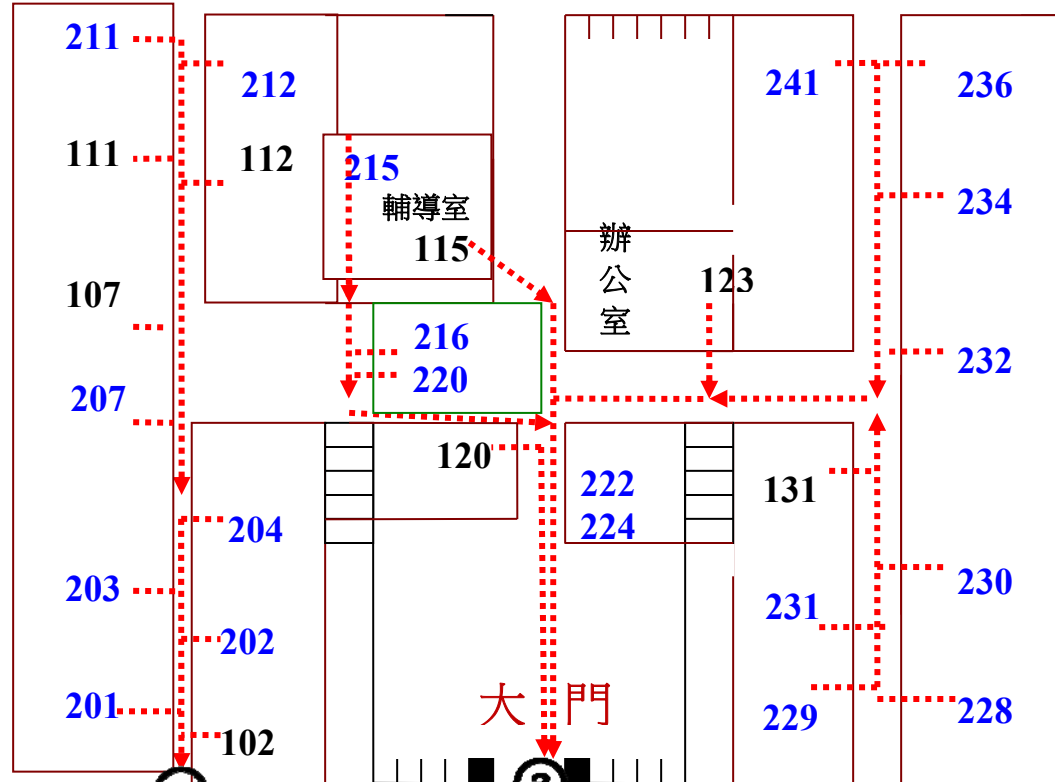

紐約慈濟人文學校放學時間 & 出口

School Dismissal Time & Existing Doors

210th Street

Horace Harding Expressway

1

3

四年級~九年級出口
Grades 4-9 Exit

幼大班~三年級出口
Pre-K to 3rd Grade Exit

Exit #3

Grades 4~9:

Exit #1

#3-Main Entrance