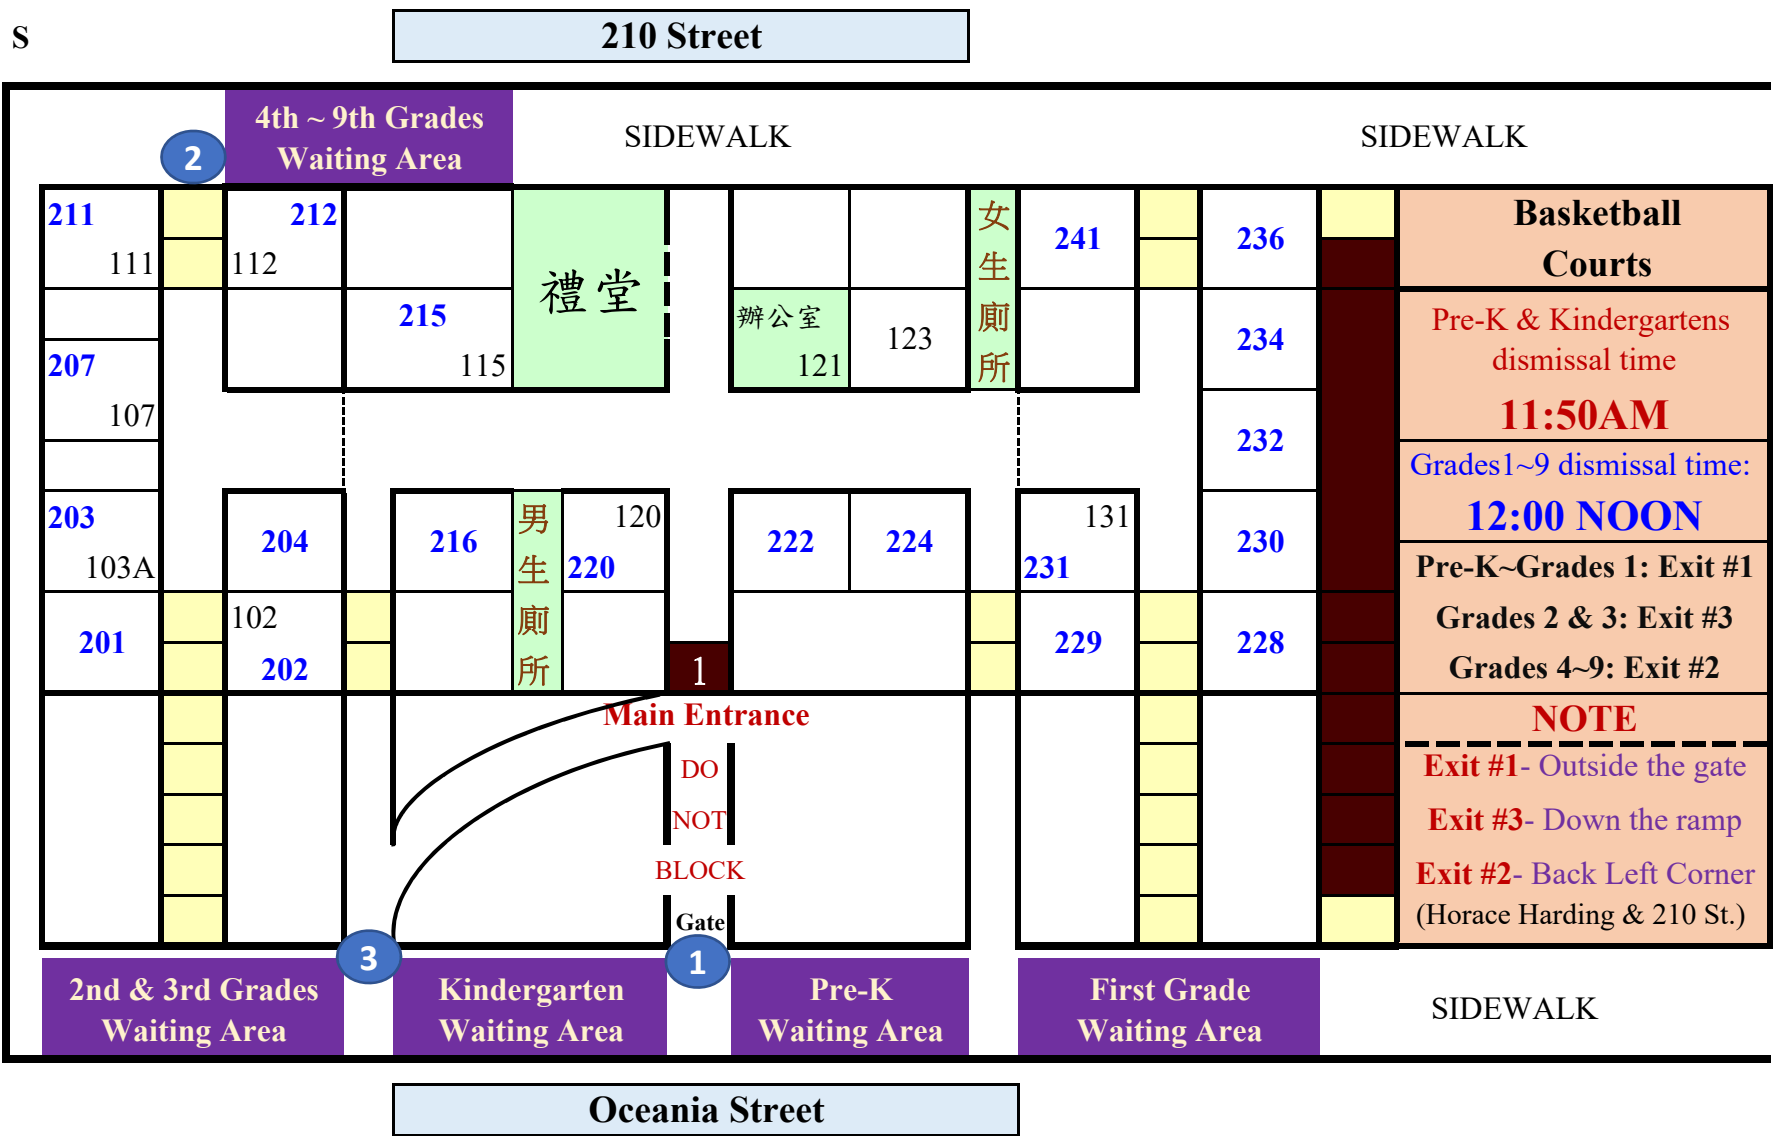

2019-2020 紐約慈濟人文學校- 放學疏散圖自10/05/2019 開始 (Dismissal Map Starting 10/05/2019)

Horace Harding Expwy

- * We need parents' cooperation during construction work near the main entrance. All parents please wait at the sidewalk **OUTSIDE** the **GATE**.
- * Please wait at the **DESIGNATED AREA**. We will bring out grades PK~1 to the gate. Grades 2~3 will come out thru the handicapped ramp.
- * **DO NOT** stand or block the passage between the gate & main entrance.