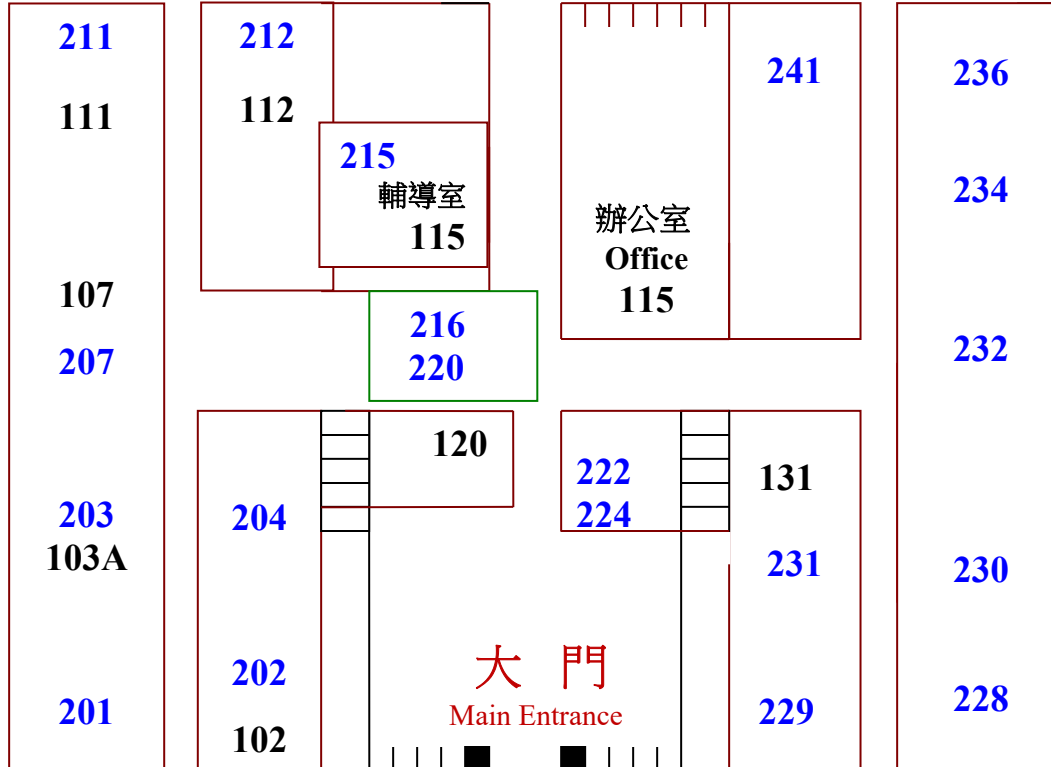

紐約慈濟人文學校放學時間 & 出口

School Dismissal Time & Existing Doors

210<sup>th</sup> Street

2

四年級~九年級出口  
Grades 4-9 Exit

Playground

Horace Harding Expressway

Oceania Street

Exit #2- Back Left Corner  
(Horace Harding Expwy & 210 St.)