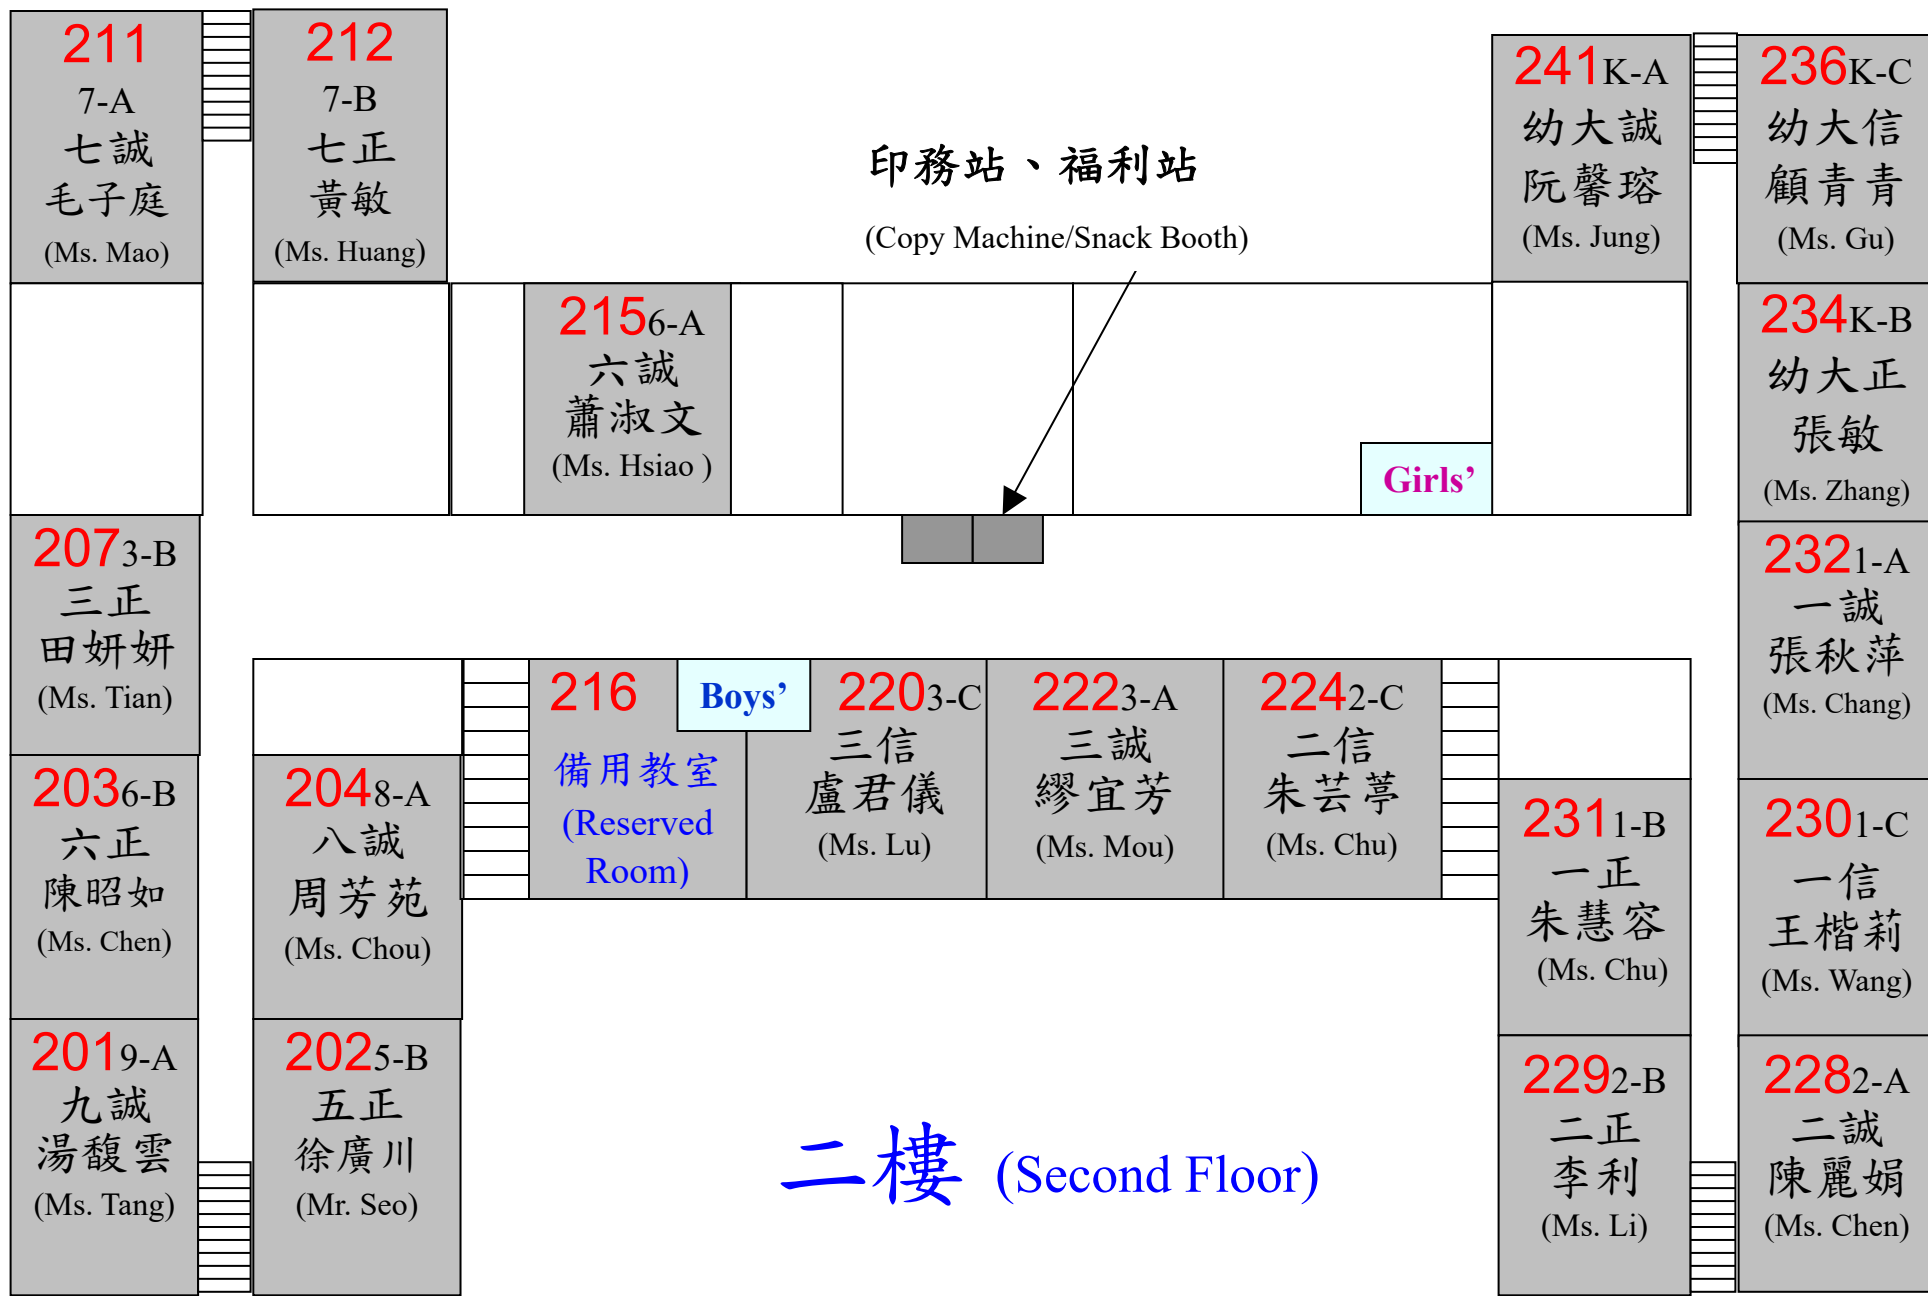

2021-2022 Tzu Chi Academy- Entrance & Dismissal Time

Door#	1	幼小班 & 教職人員 (Pre-K & Staff Only)	校門前嚴禁雙排停車！NO DOUBLE PARKING on Oceania Street!
Door#	2	幼大班 & 一年級 (Kindergartens & First Grade Only)	下課時間(請準時接學生下課) DISMISSAL TIME(Please come on time for pick up)
Door#	3	二年級 & 三年級 (Second & Third Grades Only)	幼小班 & 幼大班(Pre-K & Kindergartens)- 11:50 AM
Door#	4	四年級 & 五年級 (Fourth & Fifth Grades Only)	其他年級 (All Other Grades)- 12:00 NOON
Door#	5	六年級 ~ 九年級 (6th-9th Grades ENTRANCE Only)	所有學生將由指定的門出來，請家長在各門外等候！
Door#	6	六年級 ~ 九年級 (6th-9th Grades EXIT Only)	All students will exiting from the designated door, Parents are requested to wait outside!

請記得學生的班級、教室號碼、老師名字、以及出入口。Remember students's class, classroom#, teacher's name, and entrance/exit doors.

後門 (Rear Door)

一樓 (First Floor)

正大門 (Main Entrance)

二樓 (Second Floor)