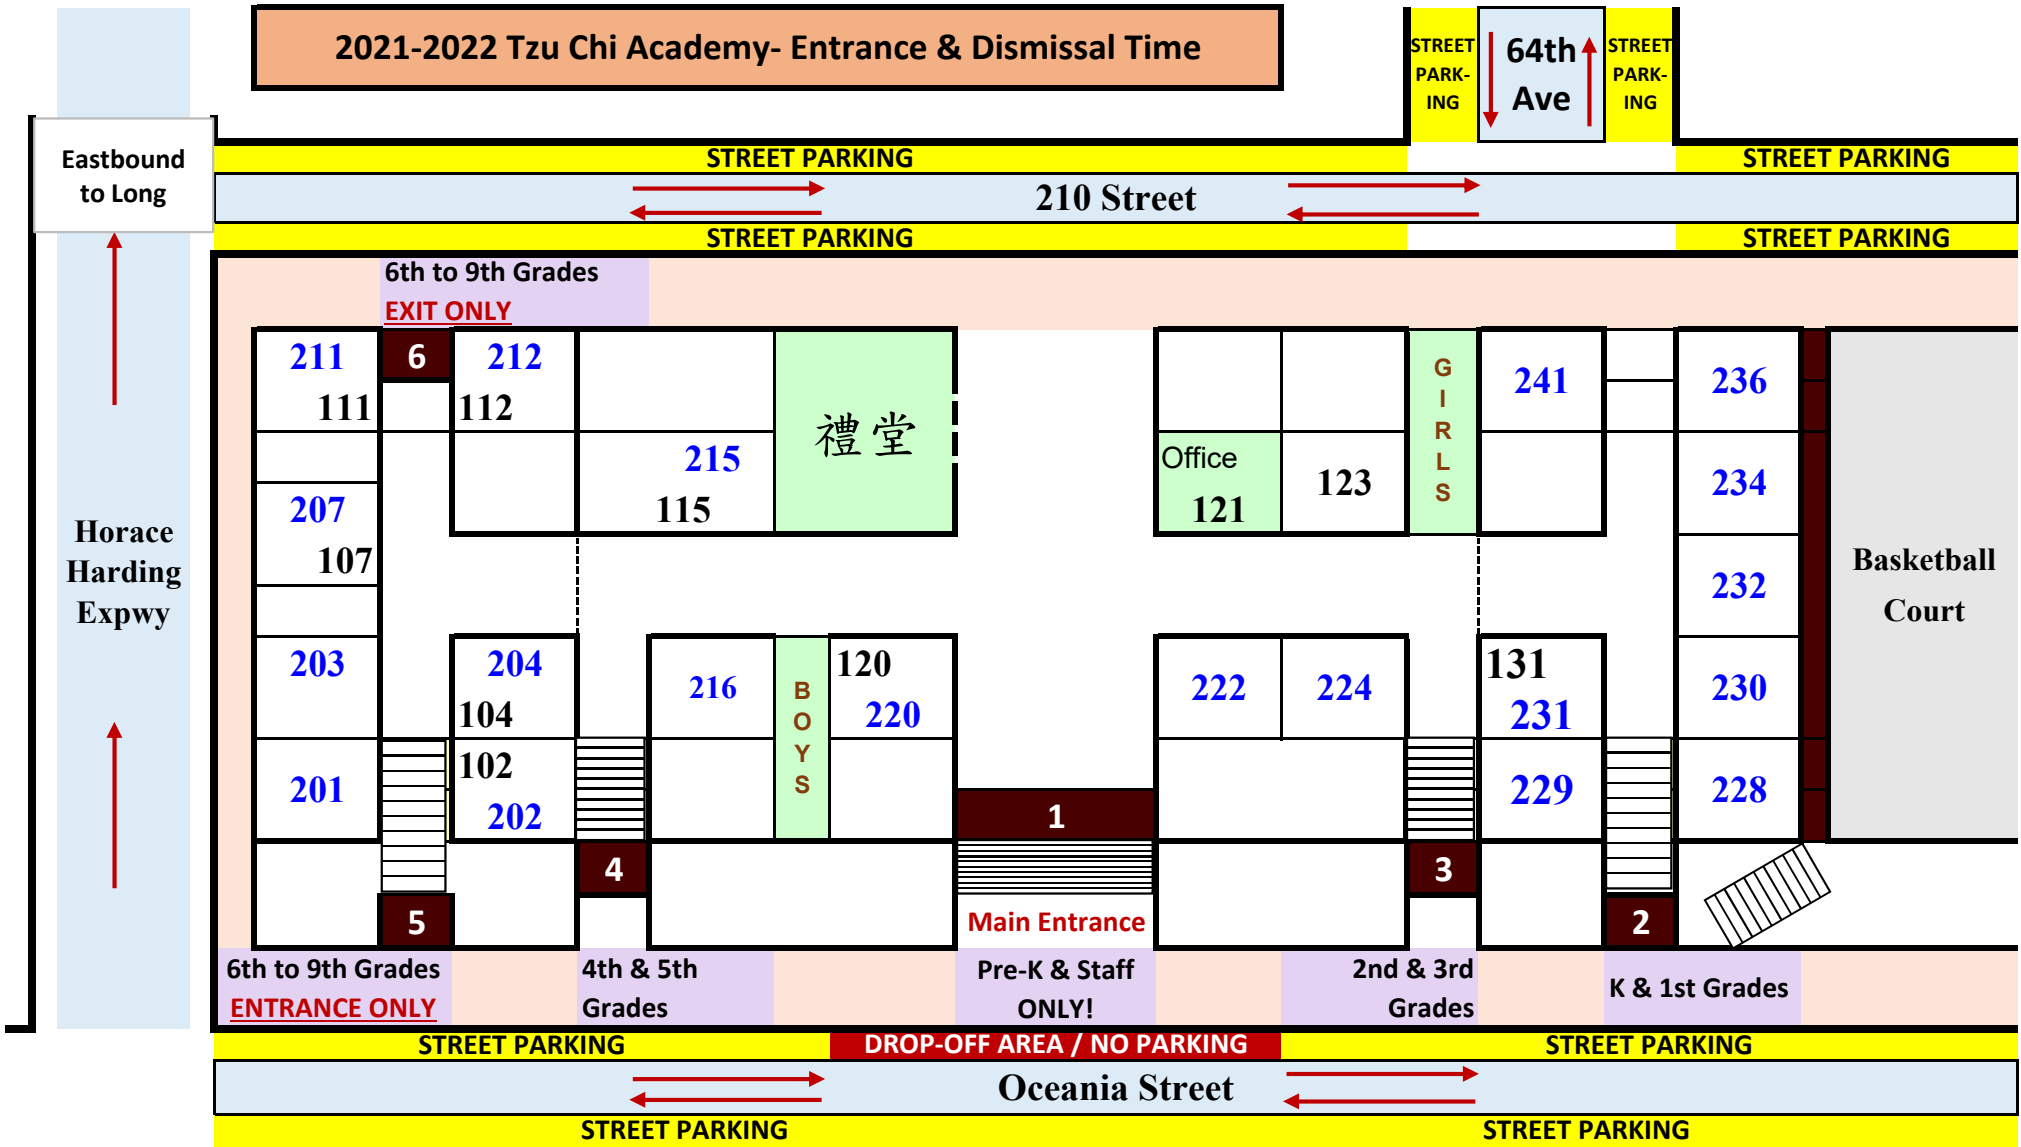

2021-2022 Tzu Chi Academy- Entrance & Dismissal Time

Door#	1	幼小班 & 教職人員 (Pre-K & Staff Only)	校門前嚴禁雙排停車！NO DOUBLE PARKING on Oceania Street!
Door#	2	幼大班 & 一年級 (Kindergartens & First Grade Only)	下課時間(請準時接學生下課) DISMISSAL TIME(Please come on time for pick up)
Door#	3	二年級 & 三年級 (Second & Third Grades Only)	幼小班 & 幼大班(Pre-K & Kindergartens)- 11:50 AM
Door#	4	四年級 & 五年級 (Fourth & Fifth Grades Only)	其他年級 (All Other Grades)- 12:00 NOON
Door#	5	六年級 ~ 九年級 (6th-9th Grades ENTRANCE Only)	所有學生將由指定的門出來，請家長在各門外等候！
Door#	6	六年級 ~ 九年級 (6th-9th Grades EXIT Only)	All students will exiting from the designated door, Parents are requested to wait outside!

請記得學生的班級、教室號碼、老師名字、以及出入口。Remember students's class, classroom#, teacher's name, and entrance/exit doors.

後門 (Rear Door)

一樓 (First Floor)

正大門 (Main Entrance)

二樓 (Second Floor)