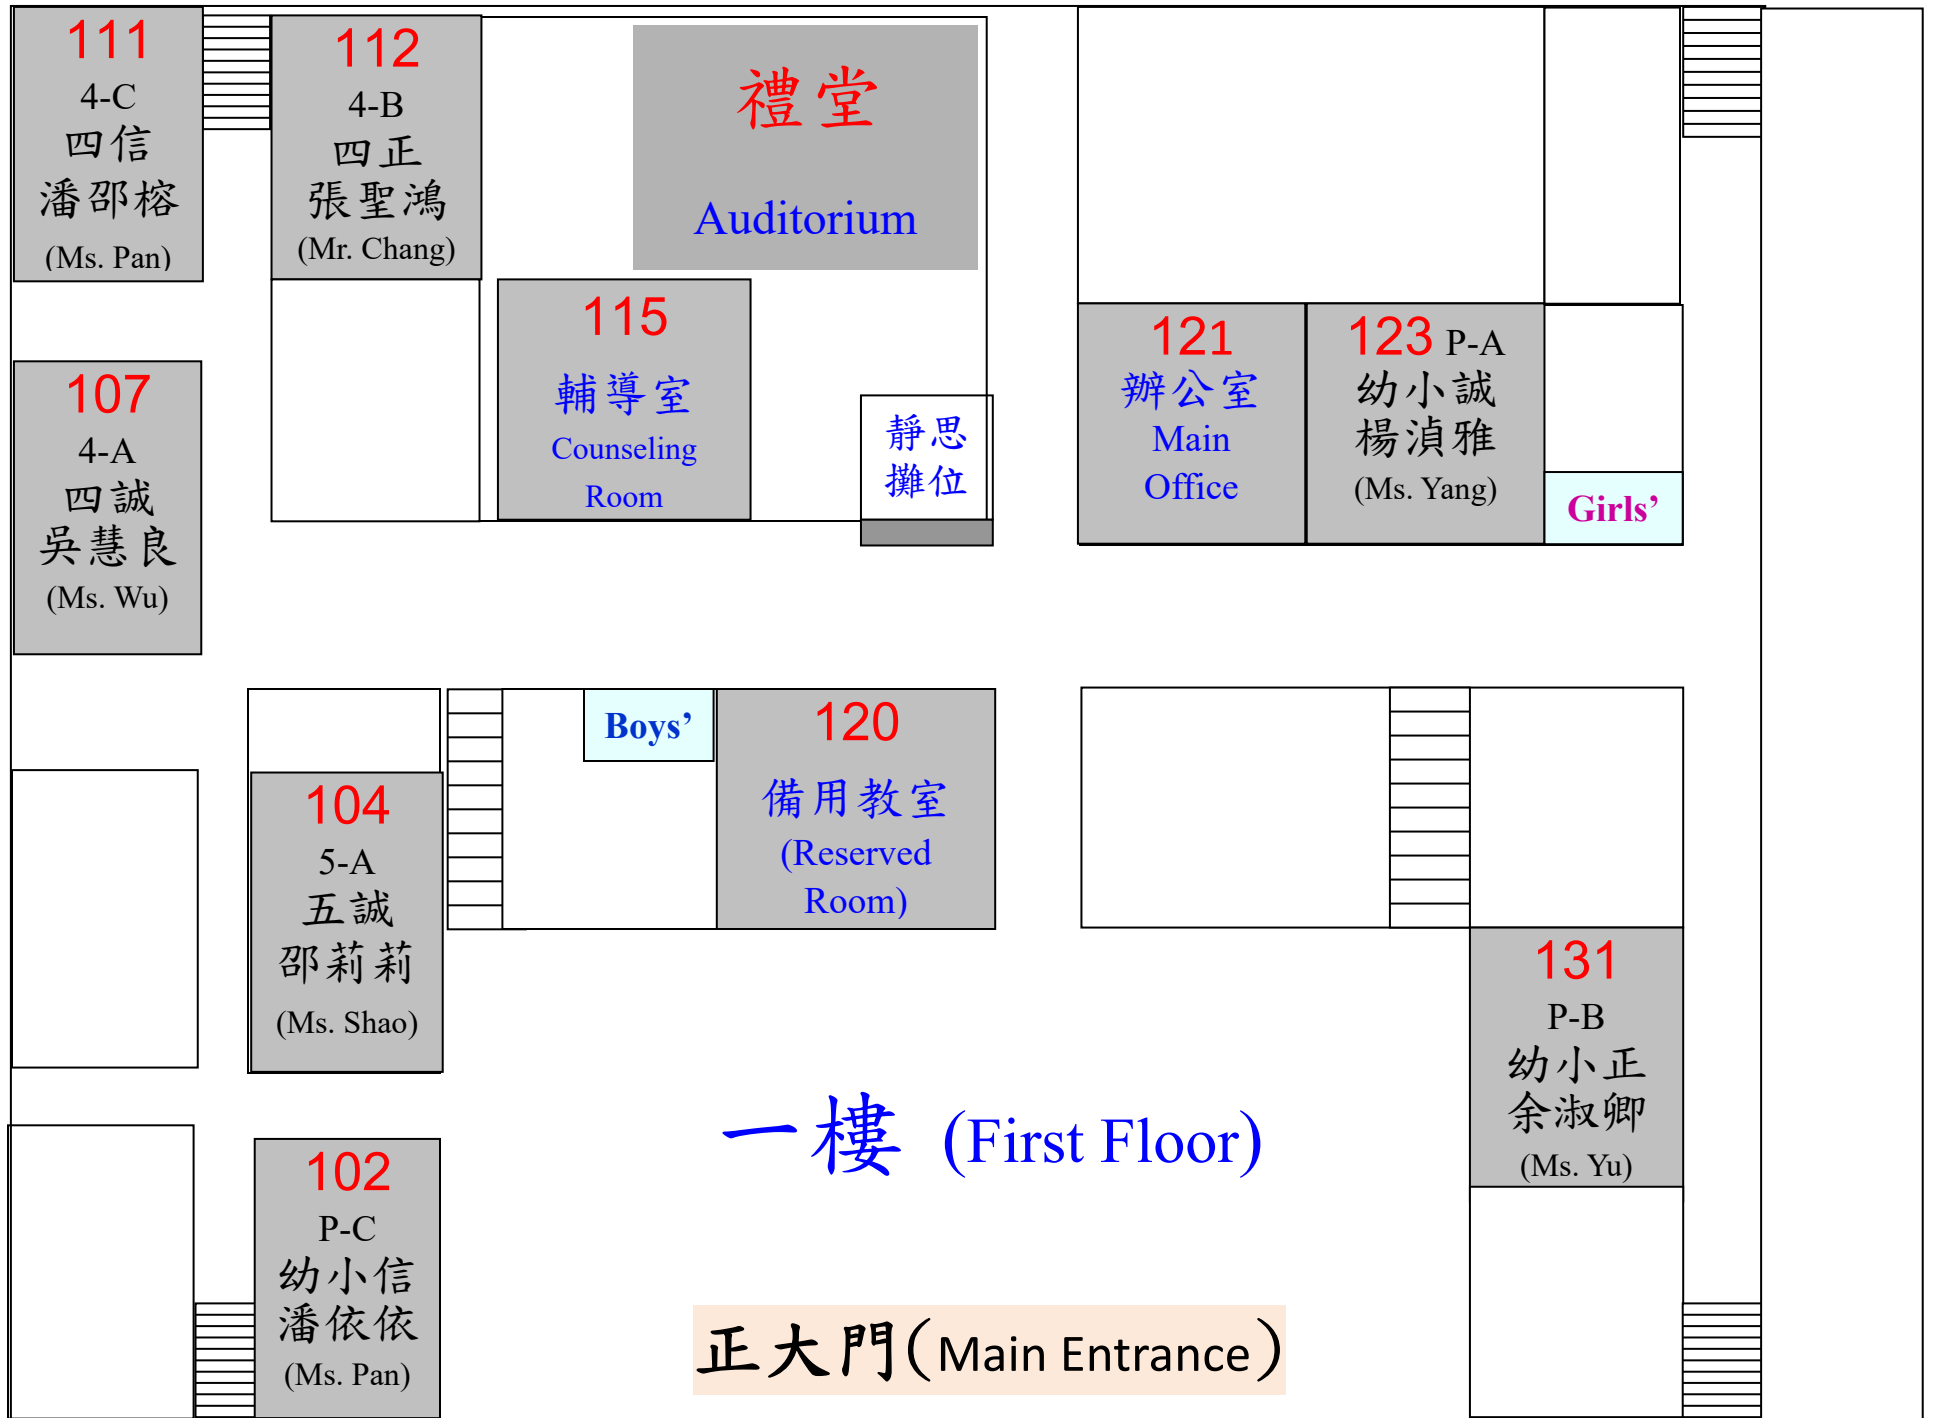

2021-2022 Tzu Chi Academy- Entrance & Dismissal Time

Door#	1	幼小班 & 教職人員 (Pre-K & Staff Only)	校門前嚴禁雙排停車！NO DOUBLE PARKING on Oceania Street!
Door#	2	幼大班 & 一年級 (Kindergartens & First Grade Only)	下課時間(請準時接學生下課) DISMISSAL TIME(Please come on time for pick up)
Door#	3	二年級 & 三年級 (Second & Third Grades Only)	幼小班 & 幼大班(Pre-K & Kindergartens)- 11:50 AM
Door#	4	四年級 & 五年級 (Fourth & Fifth Grades Only)	其他年級 (All Other Grades)- 12:00 NOON
Door#	5	六年級 ~ 九年級 (6th-9th Grades ENTRANCE Only)	所有學生將由指定的門出來，請家長在各門外等候！
Door#	6	六年級 ~ 九年級 (6th-9th Grades EXIT Only)	All students will exiting from the designated door, Parents are requested to wait outside!

請記得學生的班級、教室號碼、老師名字、以及出入口。Remember students's class, classroom#, teacher's name, and entrance/exit doors.

後門 (Rear Door)

一樓 (First Floor)

正大門 (Main Entrance)

二樓 (Second Floor)