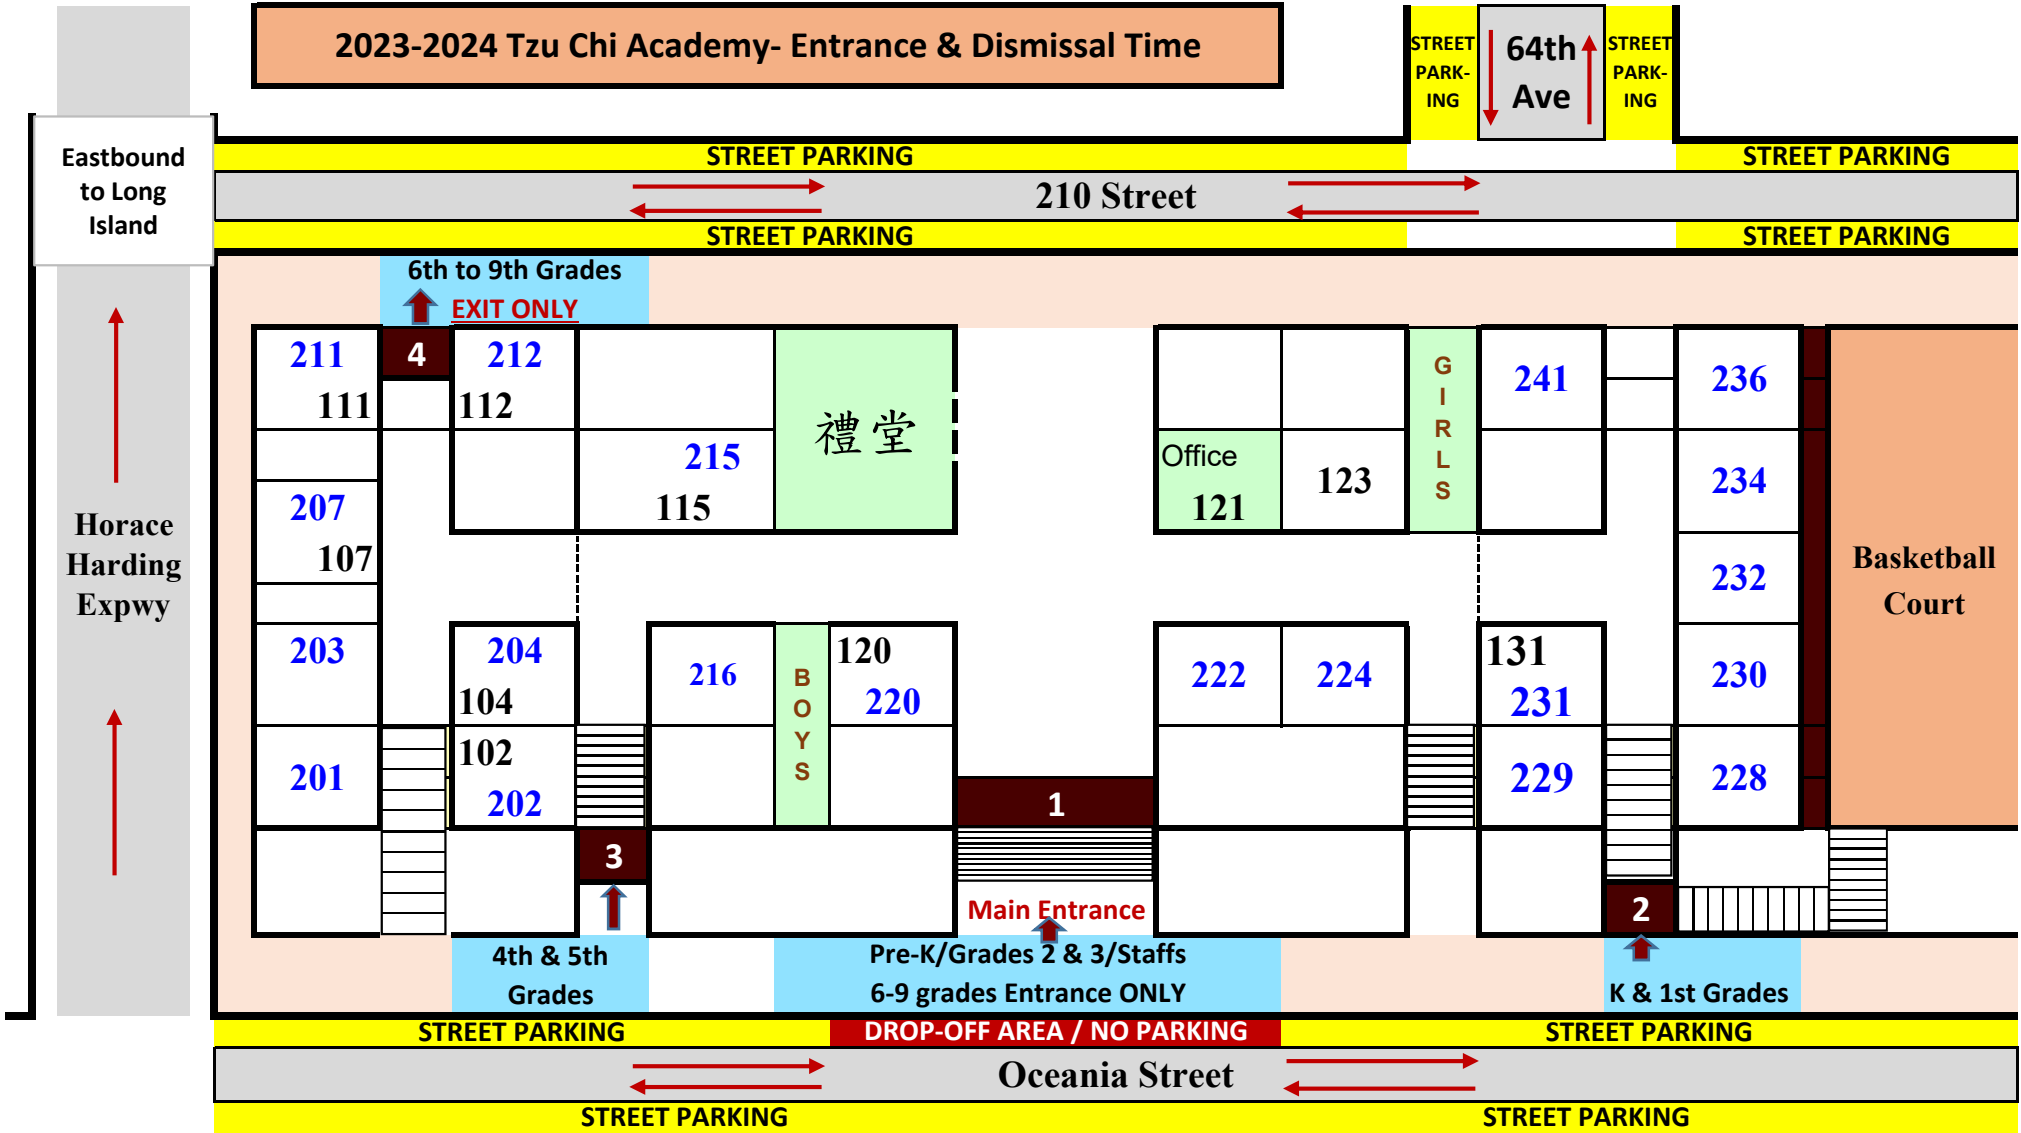

2023-2024 Tzu Chi Academy- Entrance & Dismissal Time

請記得學生的班級、教室號碼、老師名字、以及出入口。Remember students's class, classroom#, teacher's name, and entrance/exit doors.

Door#	1	幼小班/二三年級/教職人員/志工。六至九年級只限早上進學校，放學從4號門出口 (PK/2/3/Staffs / 6th to 9th Grades ENTRANCE Only)	
Door#	2	幼大班 & 一年級 (Kindergartens & First Grade Only)	幼小班 & 幼大班(Pre-K & Kindergartens)- Dismissal Time- 11:50 AM
Door#	3	四年級 & 五年級 (Fourth & Fifth Grades Only)	其他年級 (All Other Grades)- Dismissal Time- 12:00 NOON
Door#	4	六年級 ~ 九年級 (6th-9th Grades EXIT Only)	All students will exiting from the designated door, Parents are requested to wait outside!
校門前嚴禁雙排停車！NO DOUBLE PARKING on Oceania Street!		下課時間(請準時接學生下課) DISMISSAL TIME(Please come on time for pick up)	